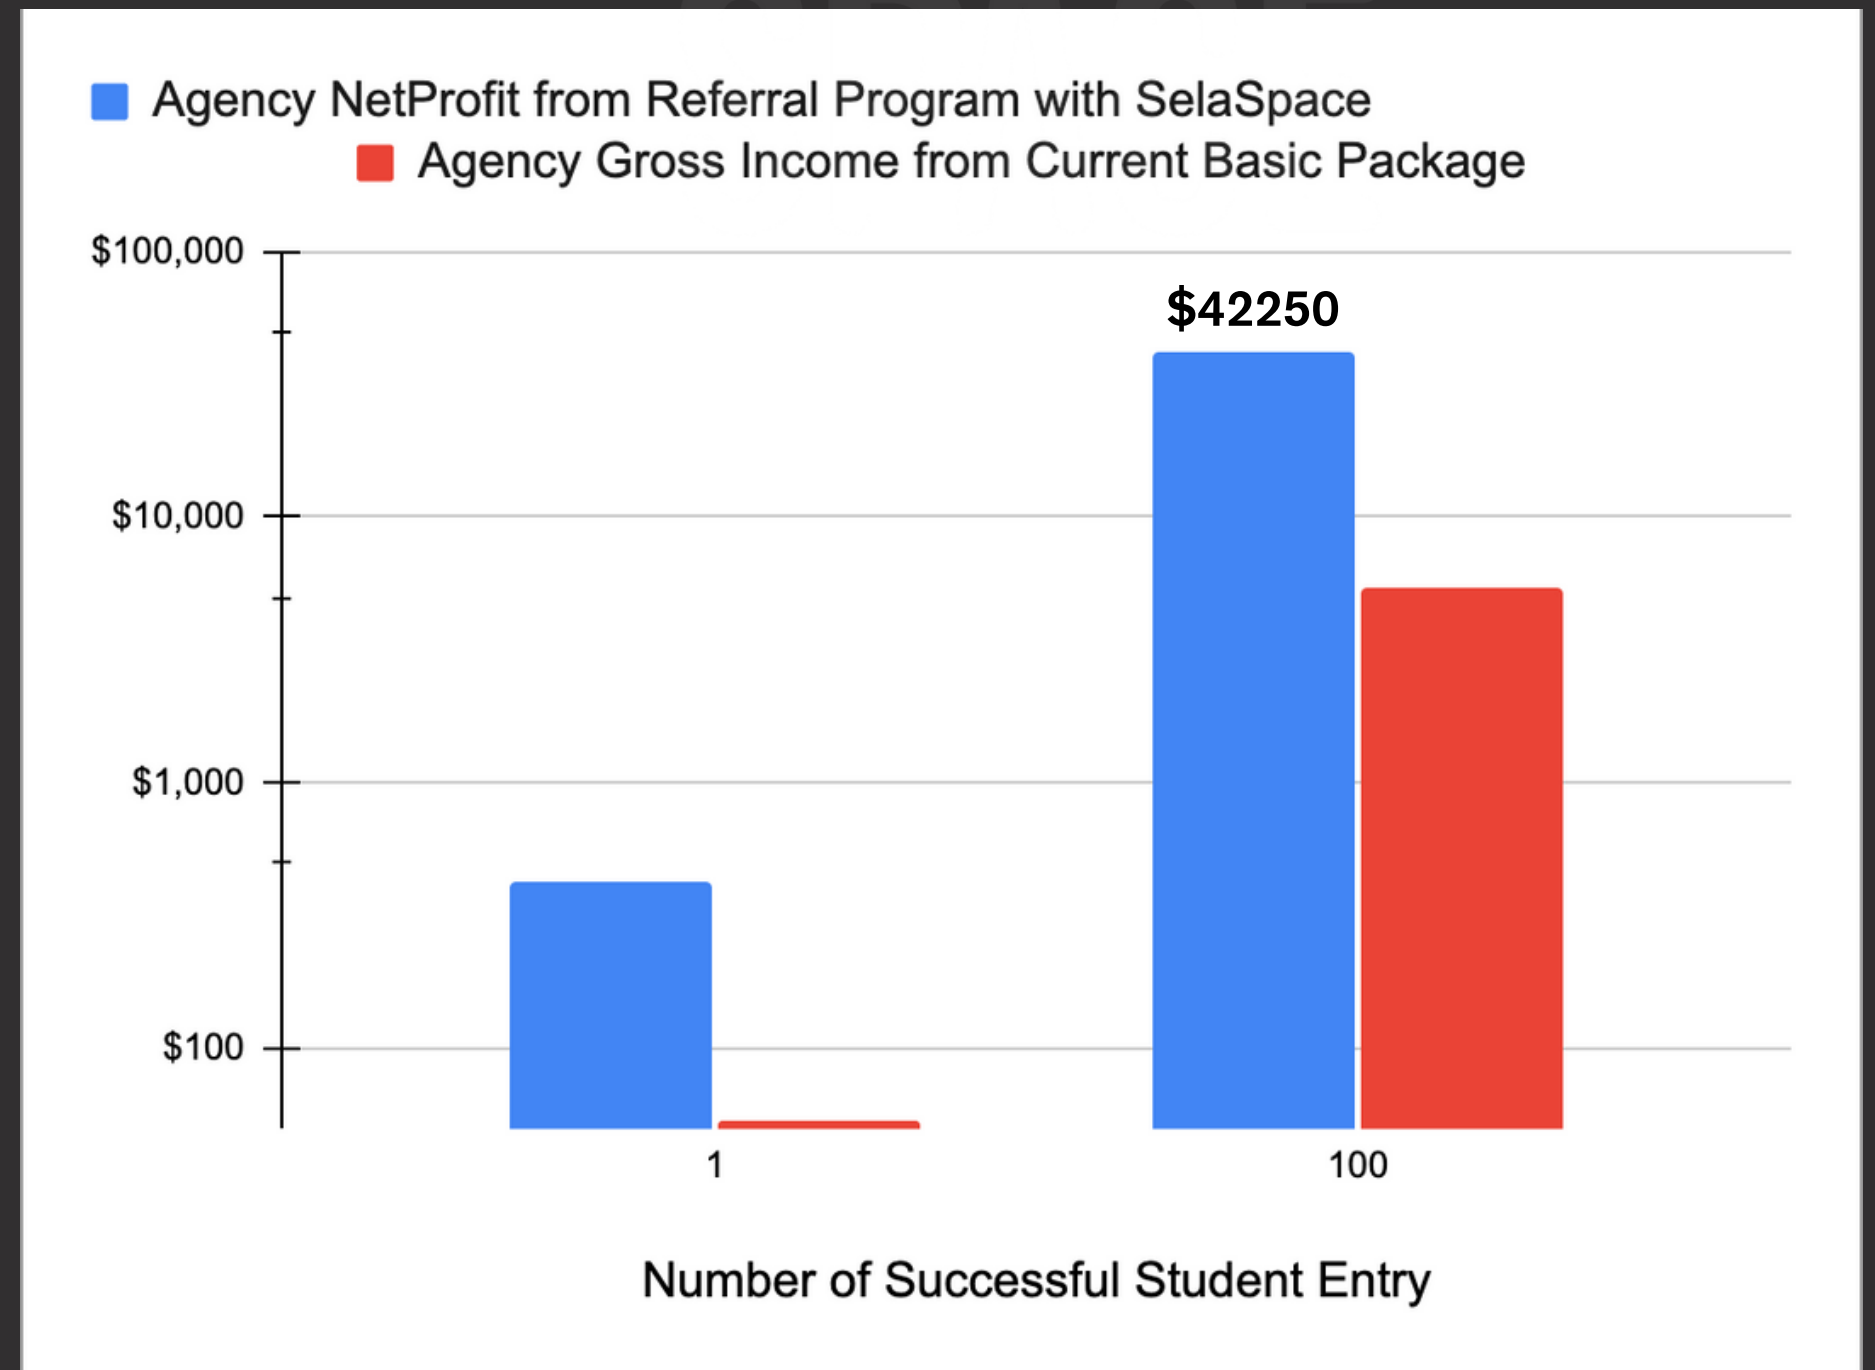

# Agent Commission Structure

- *Conversion Rate is 30-40%*
- *300 qualified referrals*
- *100 registrations.*
- *30% commission*

**Agency *NetProfit* from Referral Program with SelaSpace: *\$42250***